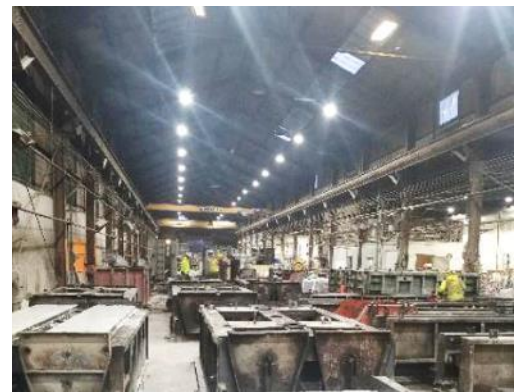

BUILDING AMENITIES

- High Bay 46' X 400'
  - Houses 4 cranes - (1) 20 ton, (1) 15 Ton, (1) 10 Ton & (1) 7 ½ ton with hook height at 27'
- Low bay 29' X 300'
  - Housing (2) 3 Ton cranes with a 12' hook height

Plant